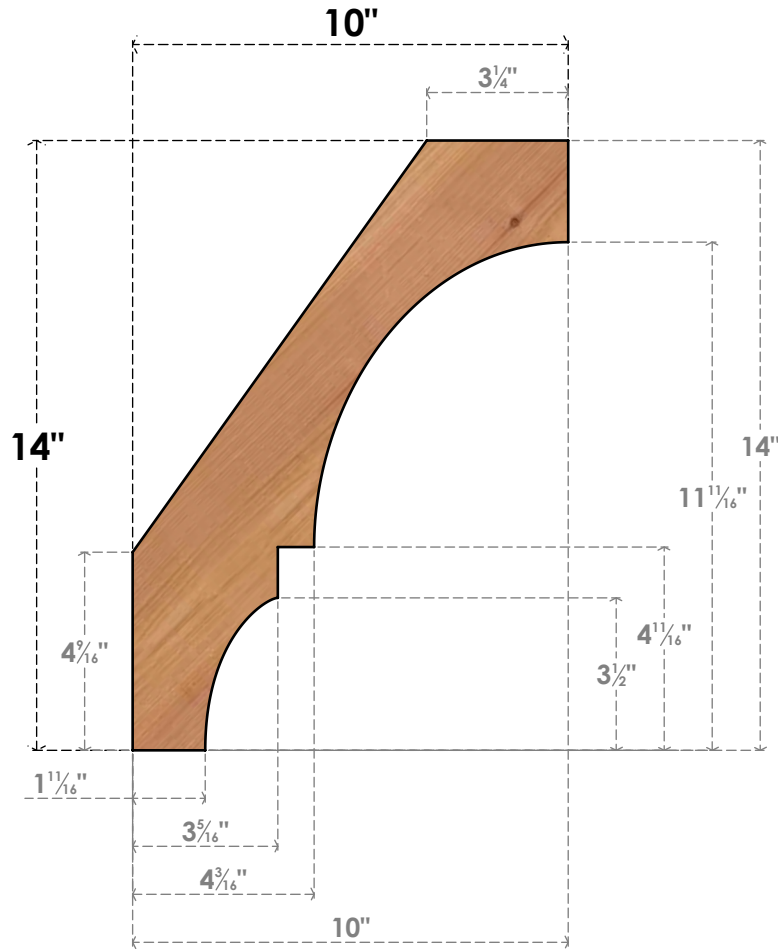

BRC04X10X14BOA00SWR

3 1/2"W X 10"D X 14"H BALBOA SMOOTH BRACE, WESTERN RED CEDAR

SIDE

FRONT

EKENA MILLWORK
 2300 WEST MAIN ST.
 CLARKSVILLE, TX 75426
 TOLL FREE: 866-607-0453
 WWW.EKENAMILLWORK.COM

NOTES

1. INSTALLATION TO BE COMPLETED IN ACCORDANCE WITH MANUFACTURER'S SPECIFICATIONS.
2. DRAWING MAY NOT BE TO SCALE
3. THIS DRAWING IS INTENDED FOR DESIGN AND PLANNING PURPOSES ONLY.
4. ALL INFORMATION CONTAINED HEREIN WAS CURRENT AT THE TIME OF DEVELOPMENT BUT MUST BE REVIEWED AND APPROVED BY THE PRODUCT MANUFACTURER TO BE CONSIDERED ACCURATE.
5. PRODUCTS ARE NOT KILN DRIED. THIS ITEM IS UNIQUE AND WILL CONTAIN THE NATURAL VARIATIONS THAT THE WOOD SPECIES OFFERS. THIS MAY RESULT IN VARIATIONS UP TO 1/4"